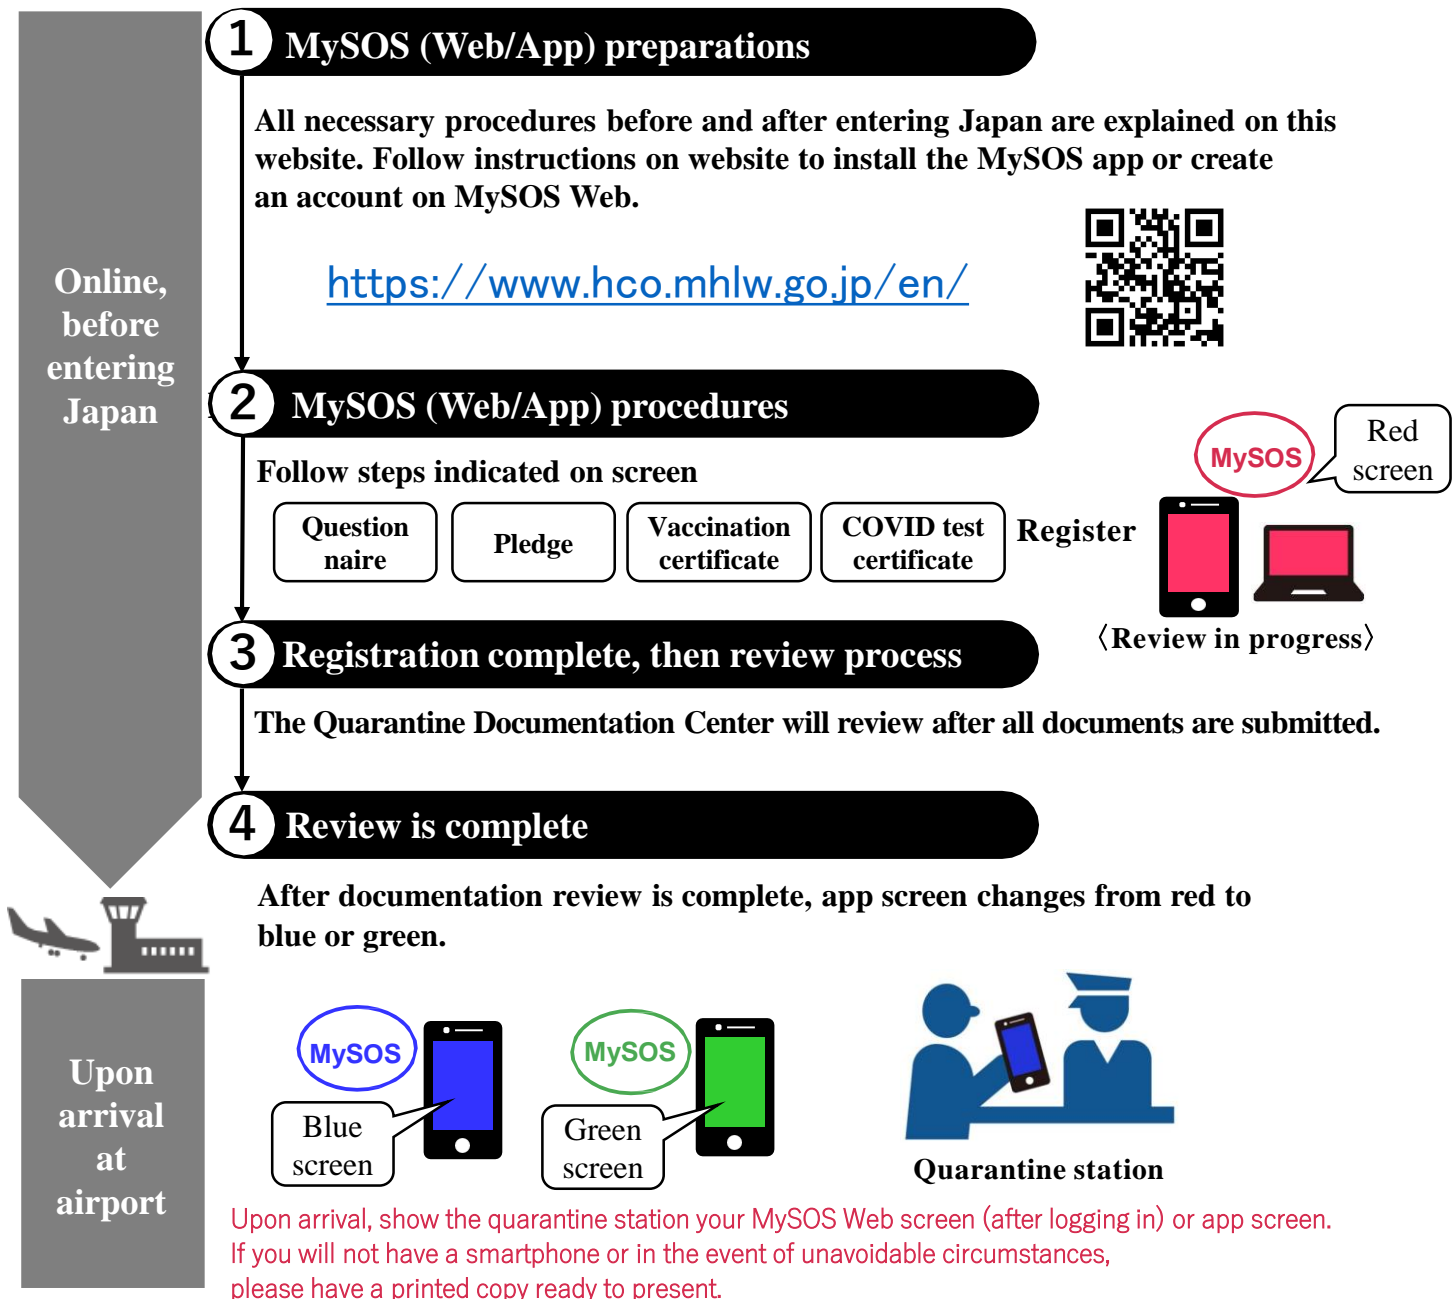

To Anyone Entering/Returning to Japan

Fast Track is a way to handle some quarantine procedures by Internet or smartphone app before you enter Japan.

Please use Fast Track

Using Fast Track will help speed quarantine procedures and reduce waiting times at the airport. We encourage travelers to use it.

Fast Track Procedures

* The registration review process can take some time. Please check the website for details.

Fast Track website

www.hco.mhlw.go.jp/fasttrack/